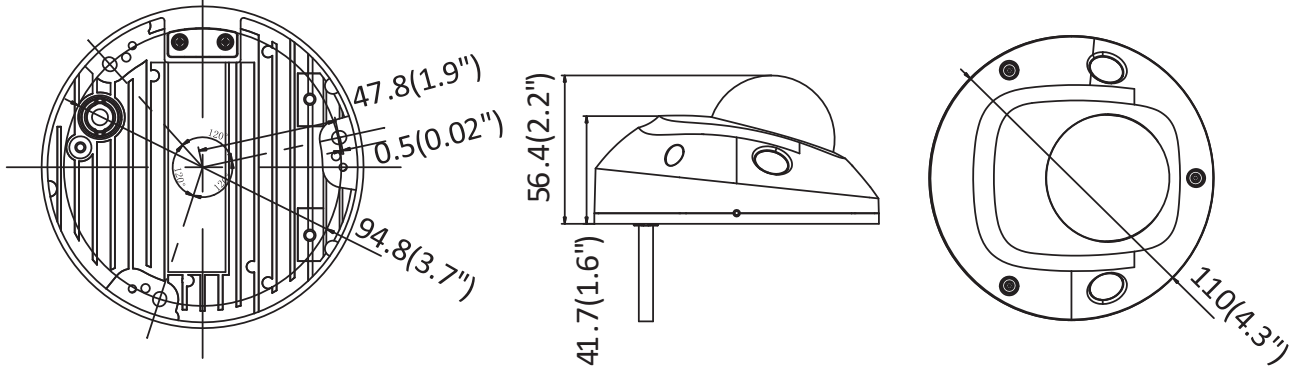

Dimensions

Accessories